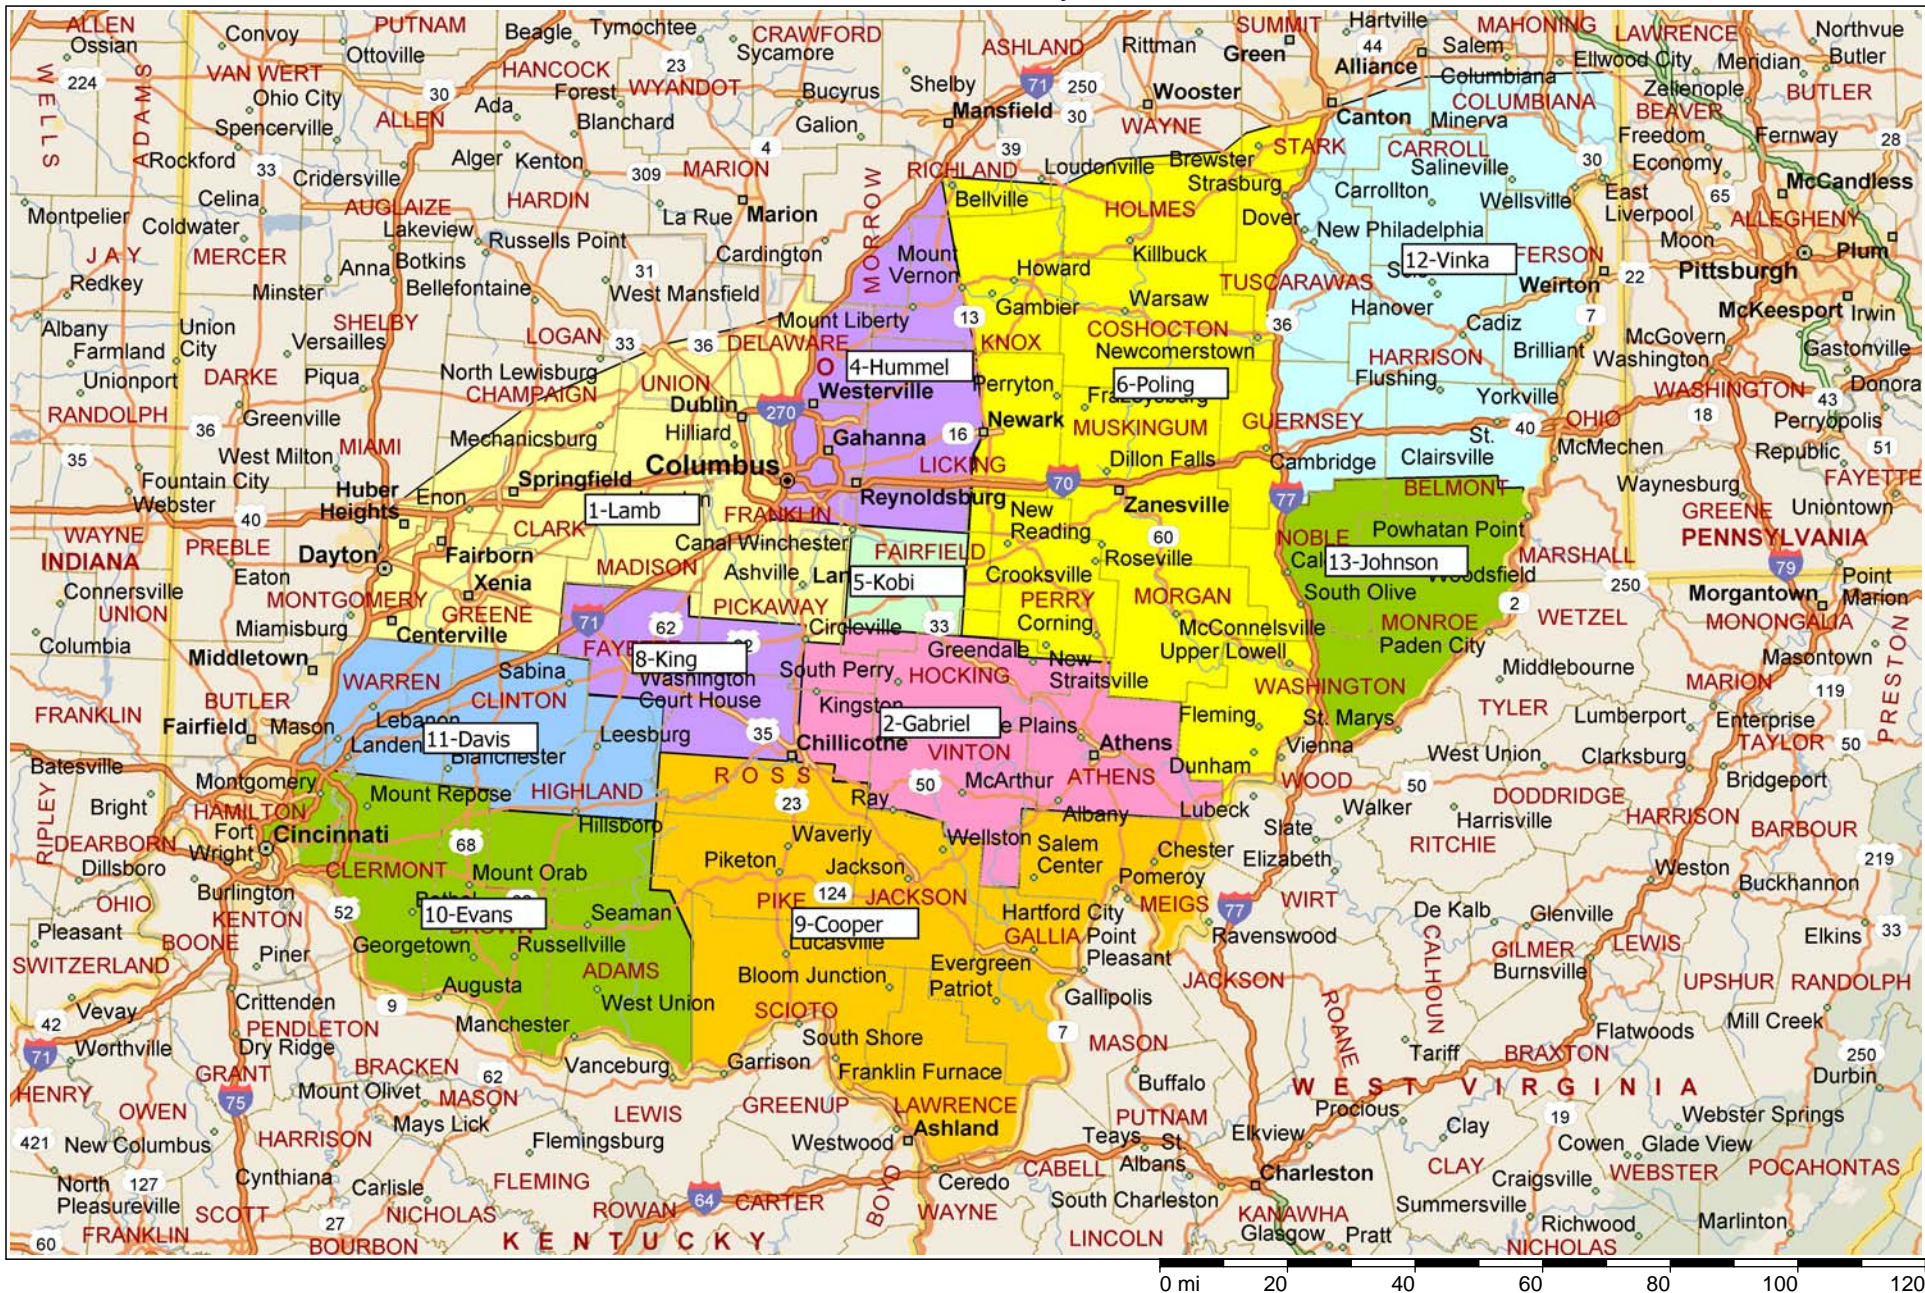

Board Districts July 2006

Copyright © 1988-2003 Microsoft Corp. and/or its suppliers. All rights reserved. <http://www.microsoft.com/mappoint>
© Copyright 2002 by Geographic Data Technology, Inc. All rights reserved. © 2002 Navigation Technologies. All rights reserved. This data includes information taken with permission from Canadian authorities © 1991-2002 Government of Canada (Statistics Canada and/or Geomatics Canada), all rights reserved.