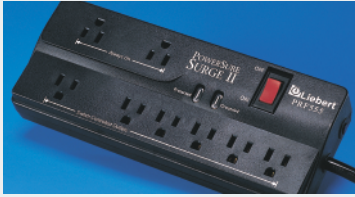

The Professional Series **PRF555**

The Best Basic Protection Money Can Buy

Delivers effective, computer-grade power protection for desktop computers, printers, fax machines, point-of-sale systems and other electronic equipment.