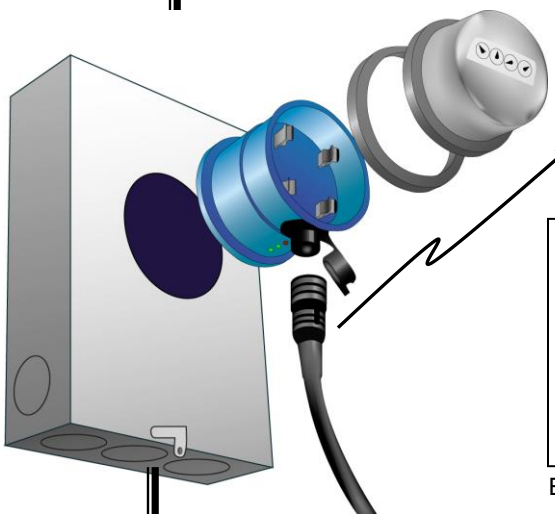

Generlok™ cable length and connection options are shown below.
Please indicate power cord plug type when placing order.

L14-20
Locking

L14-30
Locking

14-50
Straight

GenerLok Cord

Connector End:

- 1 - Locking L14-20 Amp
- 2 - Locking L14-30 Amp
- 3 - Straight 14-50 Amp